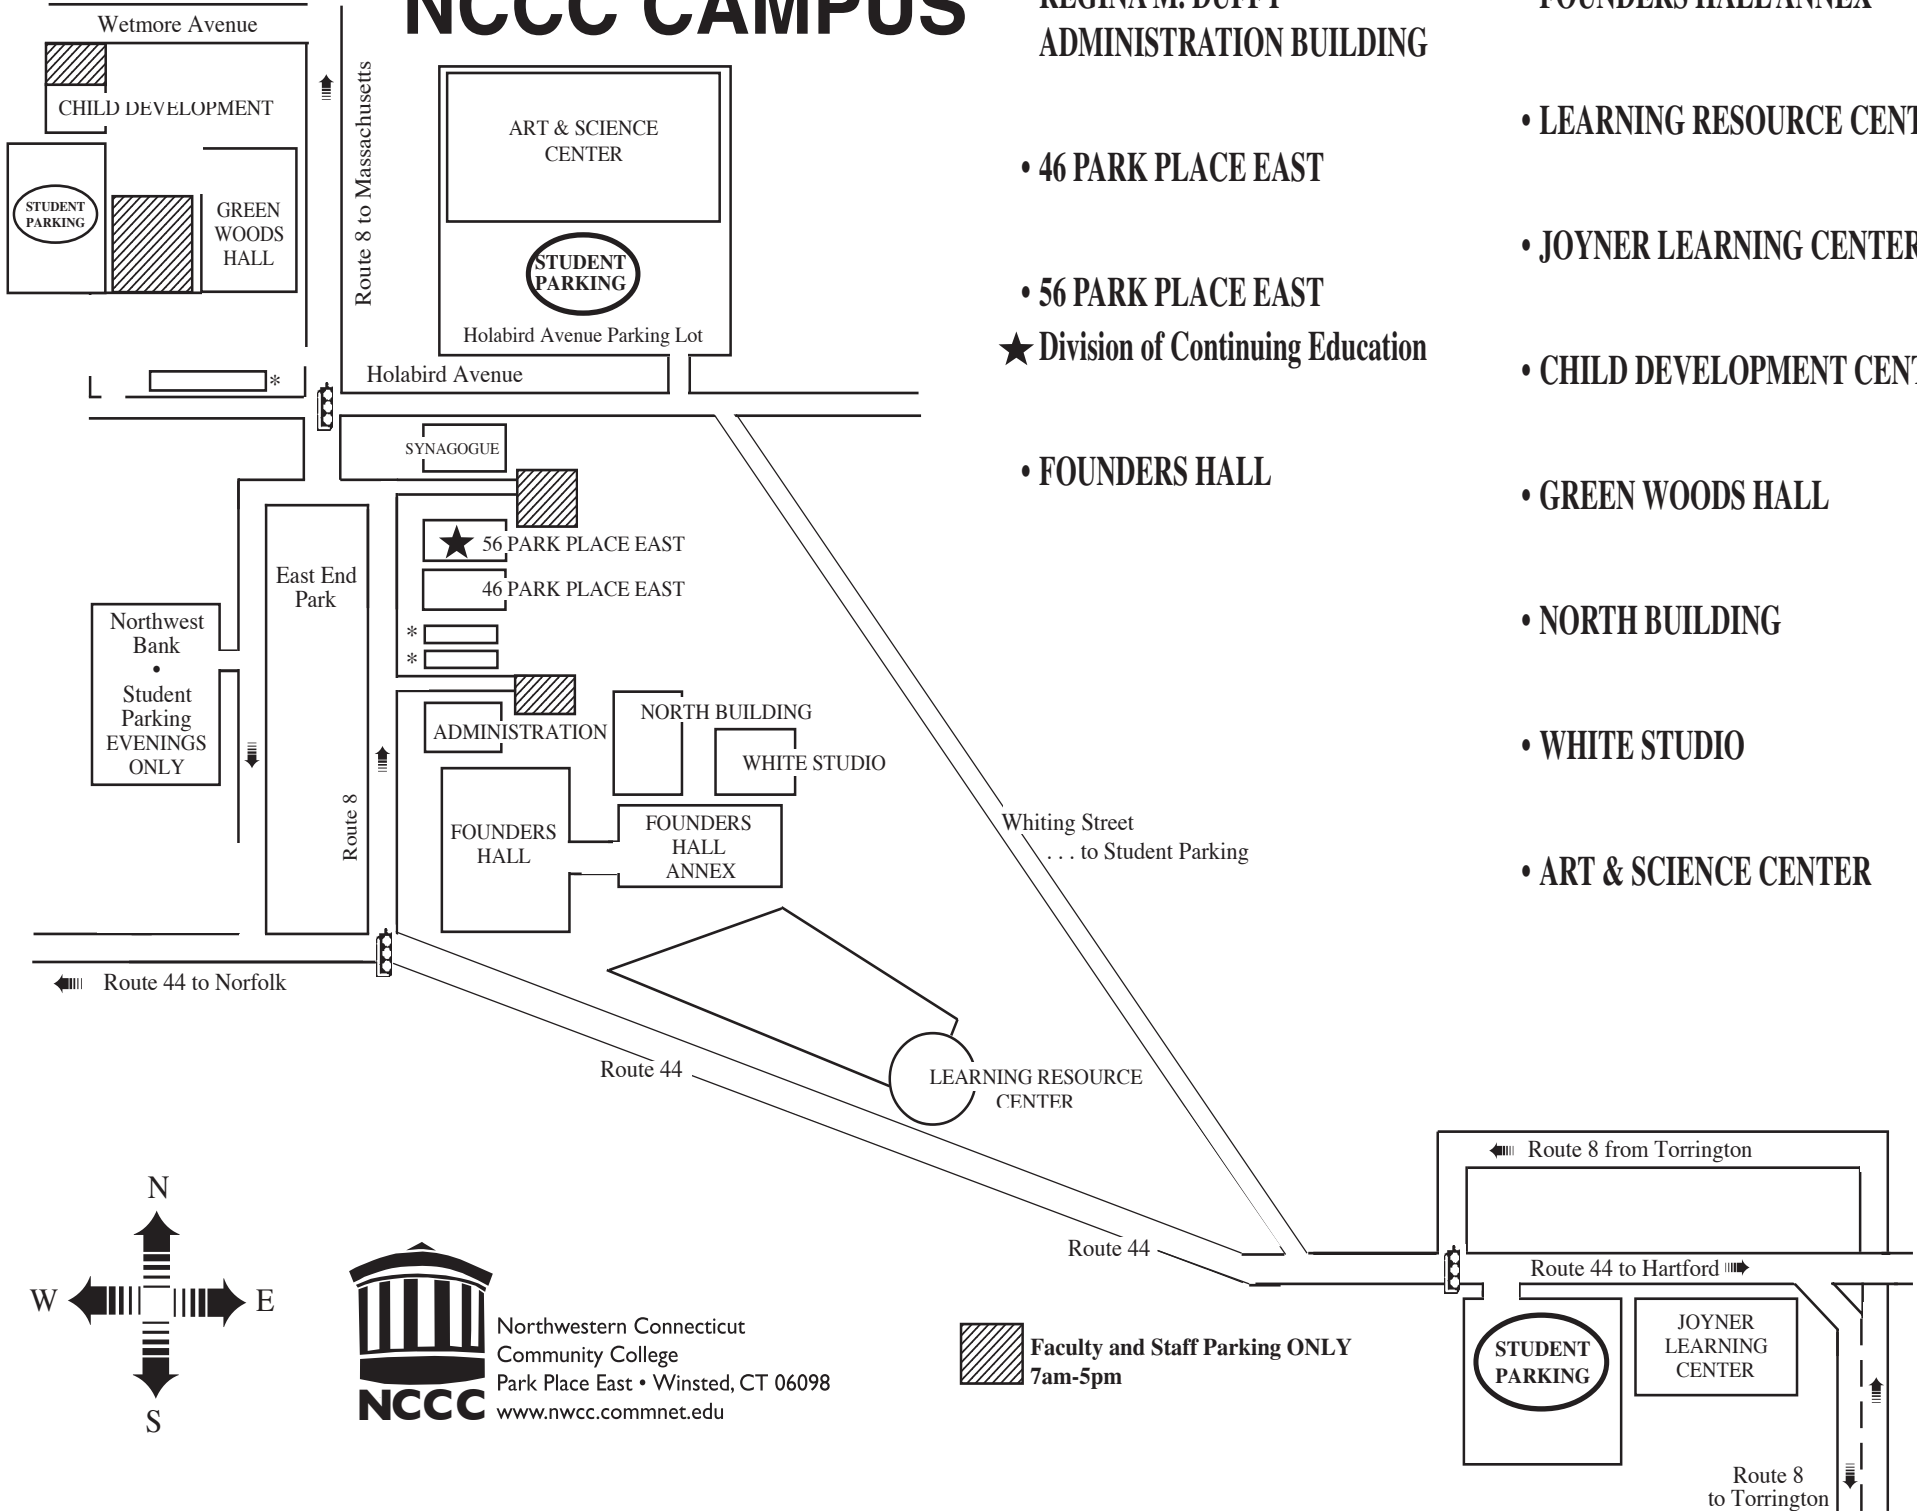

NCCC CAMPUS

• REGINA M. DUFFY
ADMINISTRATION BUILDING

• 46 PARK PLACE EAST

• 56 PARK PLACE EAST

★ Division of Continuing Education

• FOUNDERS HALL

• FOUNDERS HALL ANNEX

• LEARNING RESOURCE CENTER

• JOYNER LEARNING CENTER

• CHILD DEVELOPMENT CENTER

• GREEN WOODS HALL

• NORTH BUILDING

• WHITE STUDIO

• ART & SCIENCE CENTER

Northwestern Connecticut
Community College
Park Place East • Winsted, CT 06098
www.nwcc.commnet.edu

 Faculty and Staff Parking ONLY
7am-5pm